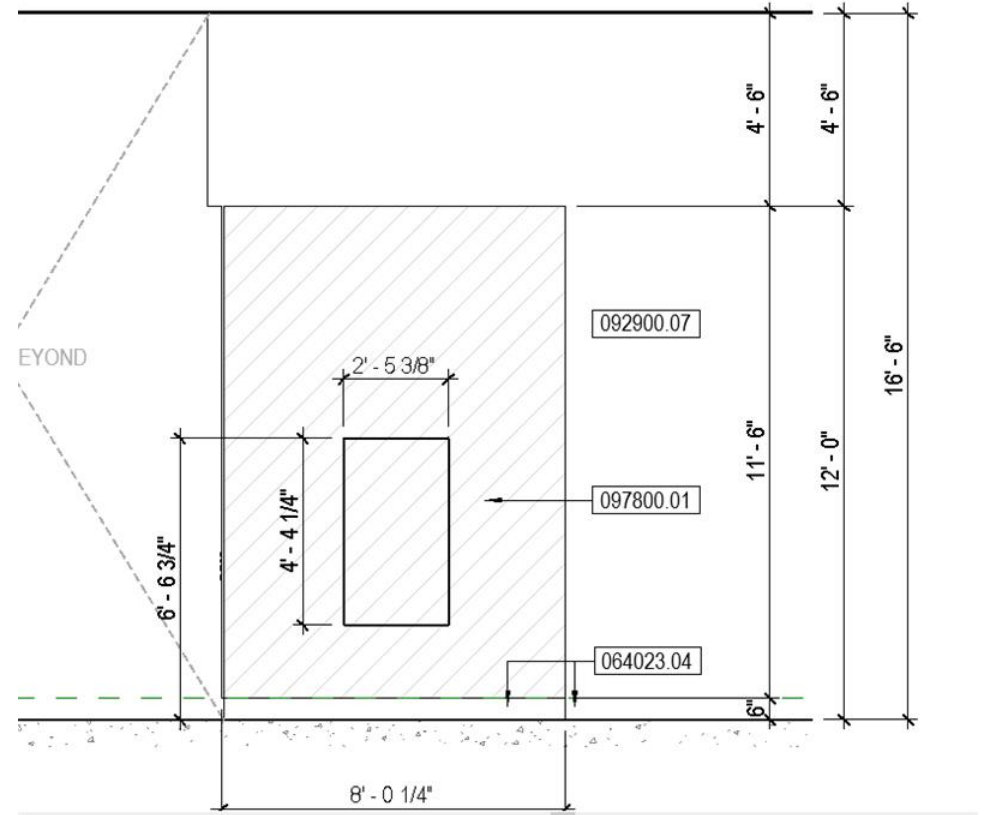

GILBERT STREET

PARKING DECK

BUILDING DIRECTORY

WALL MOUNTED DIGITAL DISPLAY IN 12' WIDE RECESS

MINIMUM 42" TV

MAXIMUM 60" TV