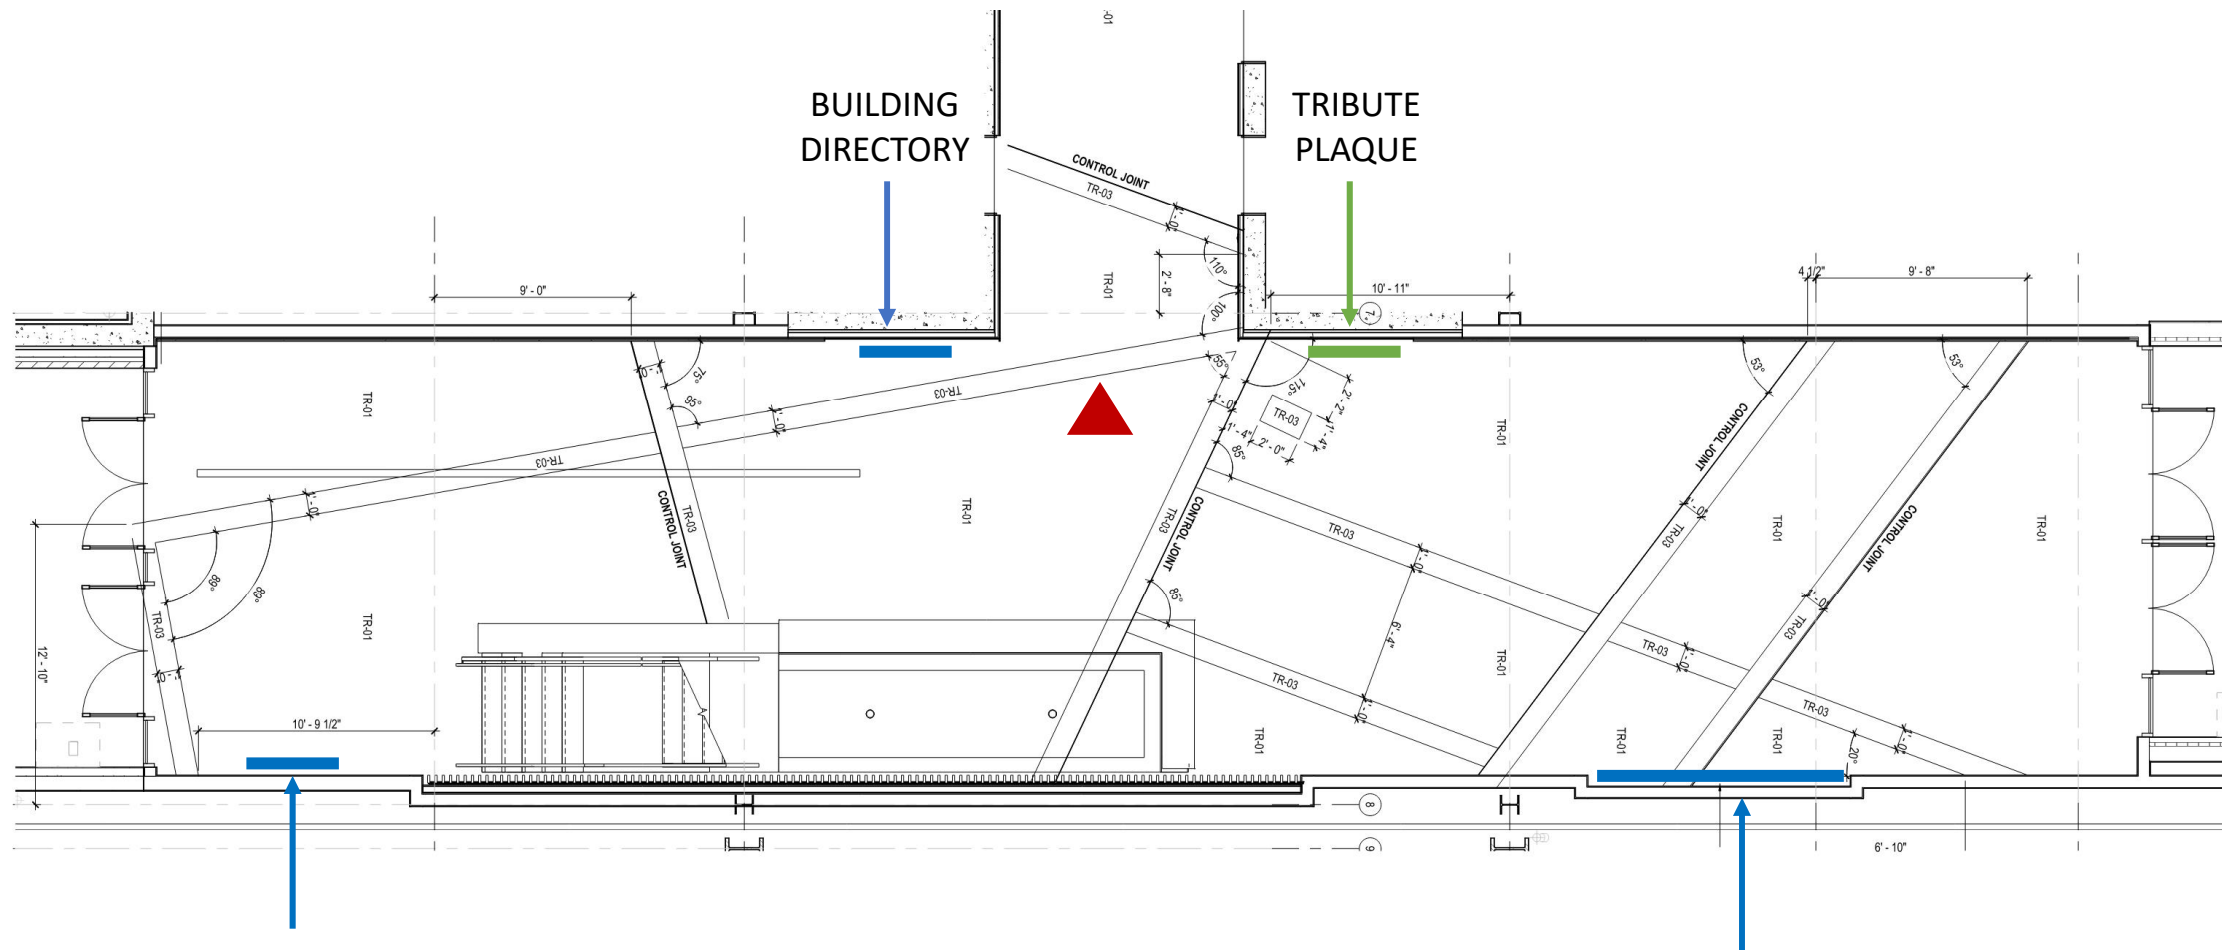

GILBERT STREET

PARKING DECK

BUILDING DIRECTORY

WALL MOUNTED DIGITAL DISPLAY IN 12' WIDE RECESS

MINIMUM 42" TV

MAXIMUM 60" TV