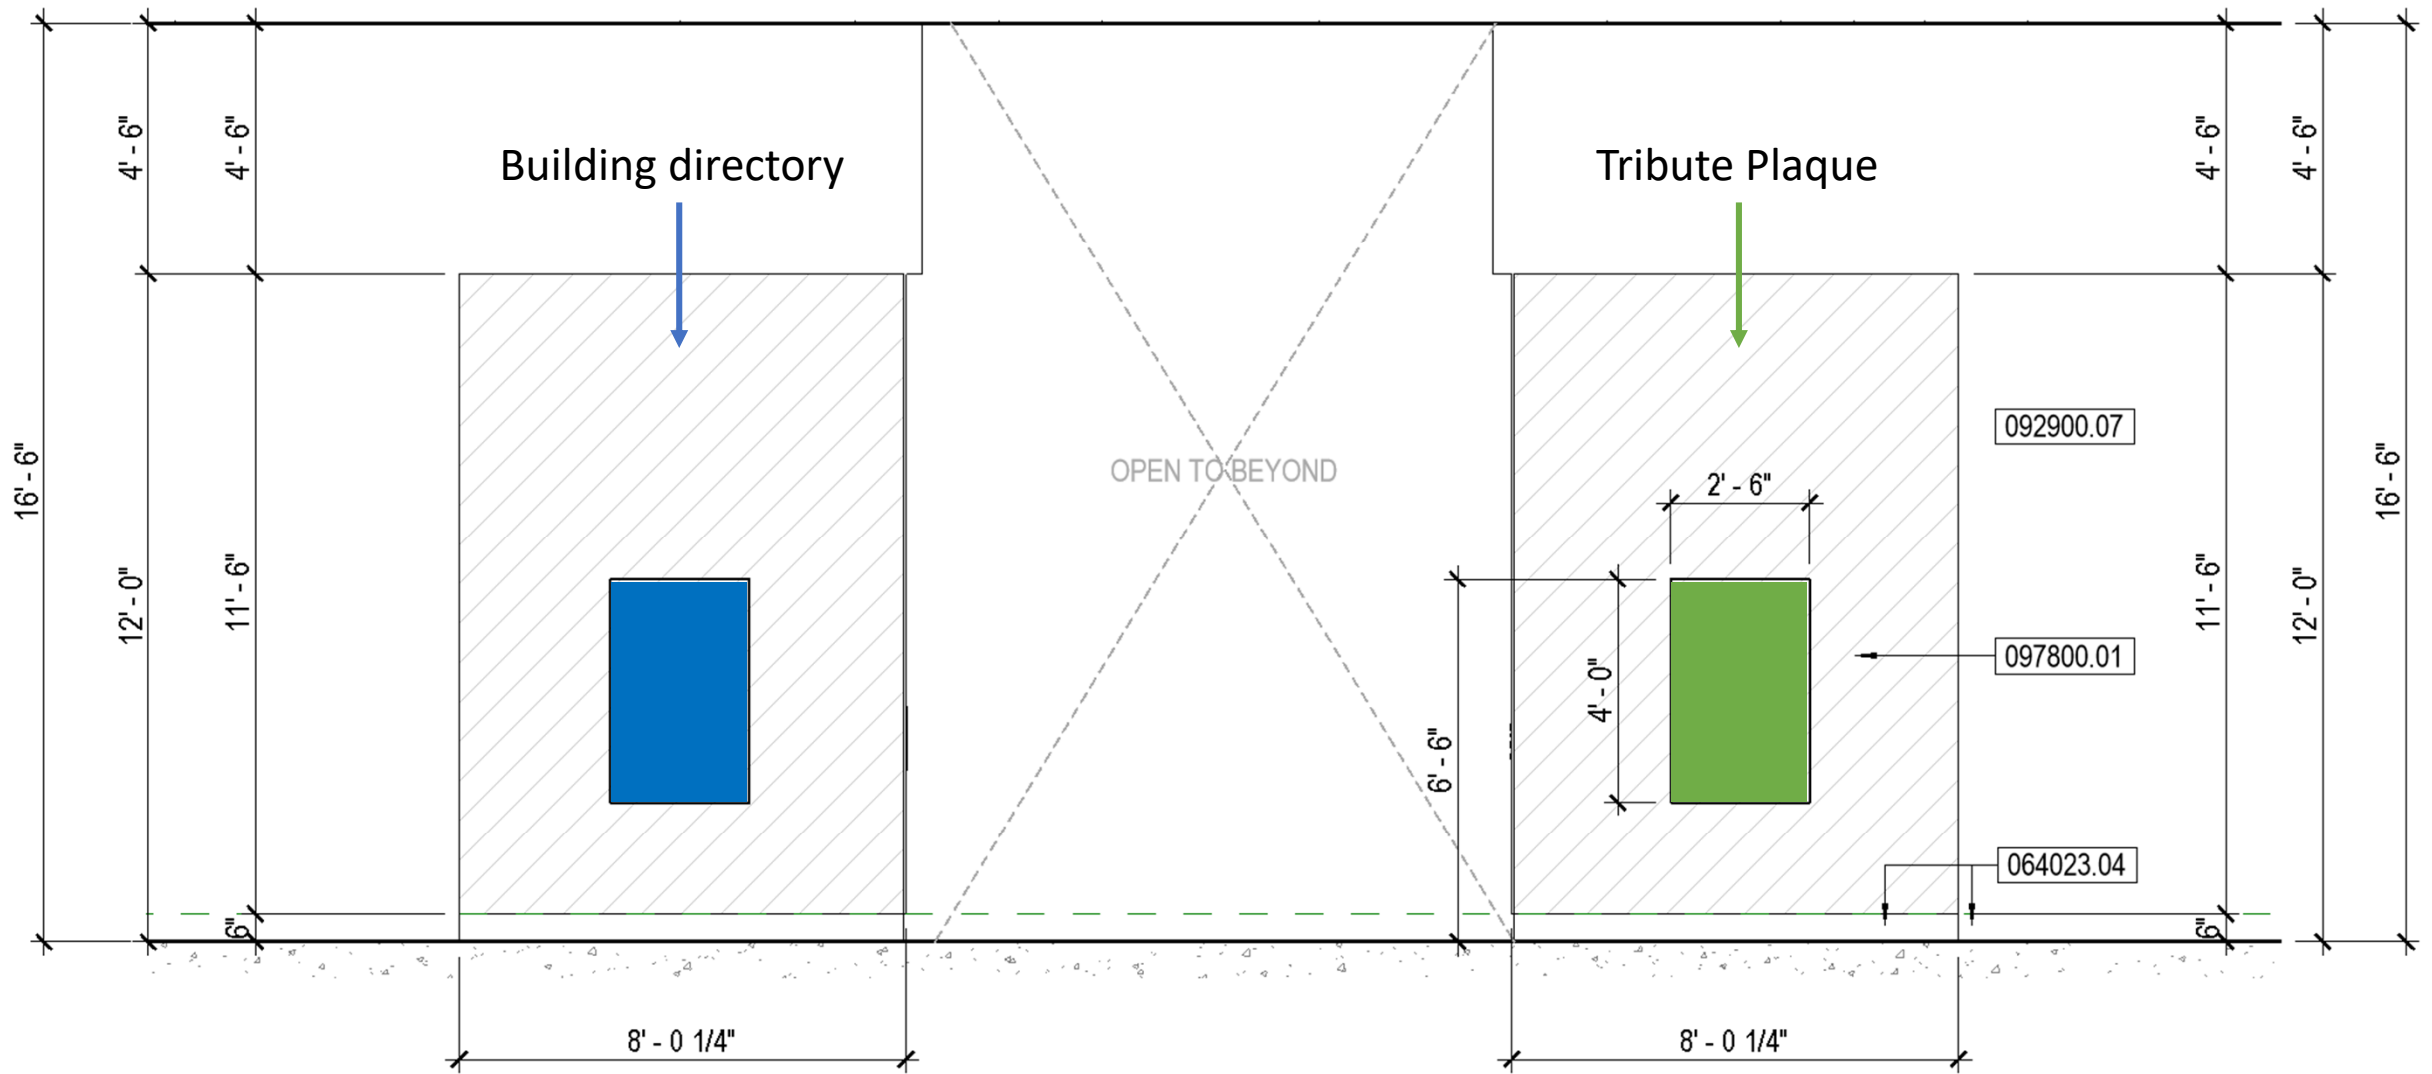

GILBERT STREET

PARKING DECK

BUILDING DIRECTORY

WALL MOUNTED DIGITAL DISPLAY IN 12' WIDE RECESS

MINIMUM 42" TV

MAXIMUM 60" TV