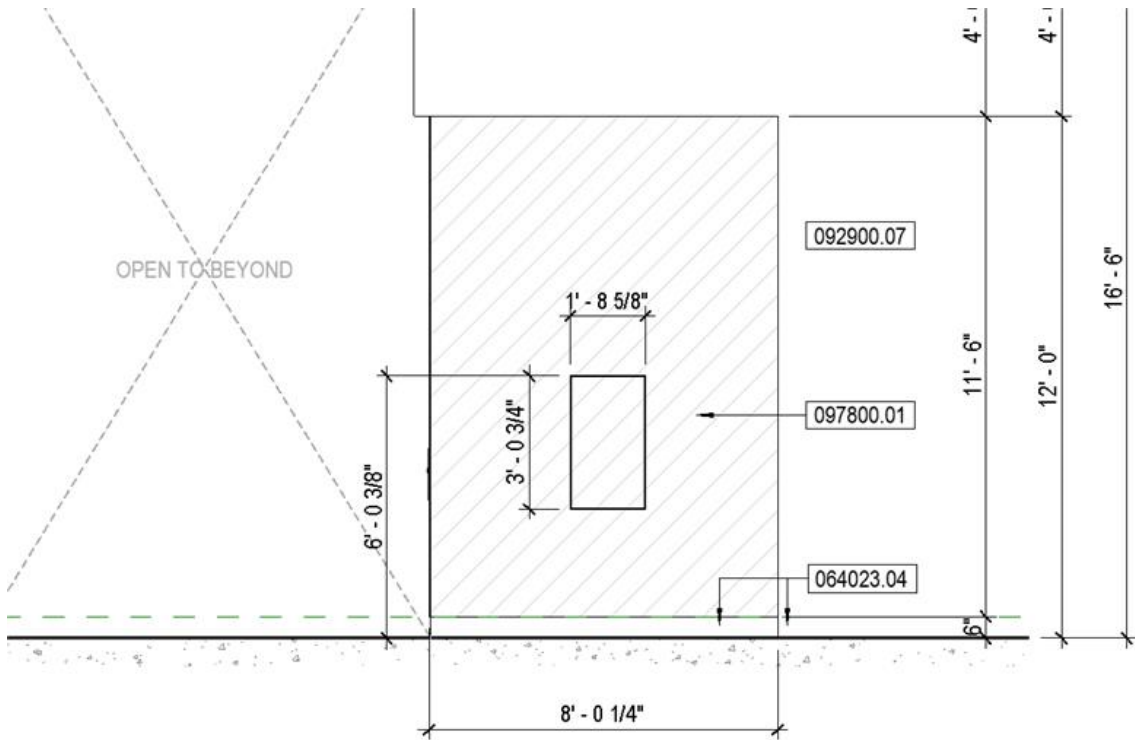

GILBERT STREET

PARKING DECK

BUILDING DIRECTORY

WALL MOUNTED DIGITAL DISPLAY IN 12' WIDE RECESS

MINIMUM 42" TV

MAXIMUM 60" TV